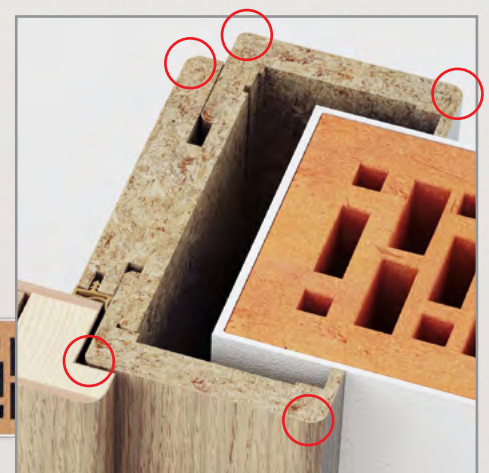

The WOOD line is also available with ABS edge bands, which are the most popular edging material among furniture manufacturers in Western Europe.

Advantages of the FORTE EDGE ABS edge bands

- High level of protection against impacts, blunt force, scratches and wear: ABS edge bands are durable, which extends the lifetime of the material.
- More resistant and less sensitive to staining, discolouration and stains than some other materials, which helps keep it in excellent condition.
- Can be recycled, thereby contributing to sustainable development and waste reduction.
- Colour and structure matches the chosen surface: ABS edge bands are available in a variety of colours, textures and models, which means that they can easily be adapted and adjusted to the chosen surface of your interior doors.
- Heat-resistant coating: enables it to be used near sources of heat.
- Simple maintenance: easy to clean and maintain.
- A tough surface ensures that it maintains its form and appearance for longer.

ALSO AVAILABLE WITH A VERTICAL STRUCTURE

TOPLINE PLUS
oak
WOOD natur

TOPLINE PLUS
knotted oak
WOOD natur

TOPLINE PLUS
knotted oak cracked
WOOD natur

Frame

SMS
Frame with all rounded edges

65 mm

SMS
Frame with all rounded edges