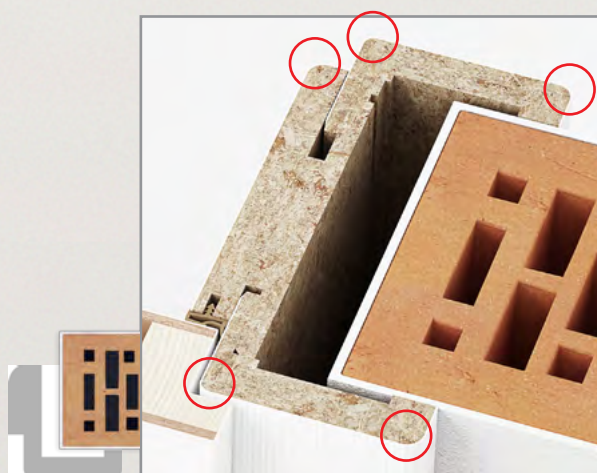

The WOOD line is also available with ABS edge bands, which are the most popular edging material among furniture manufacturers in Western Europe.

Advantages of the FORTE EDGE ABS edge bands

- High level of protection against impacts, blunt force, scratches and wear: ABS edge bands are durable, which extends the lifetime of the material.
- More resistant and less sensitive to staining, discolouration and stains than some other materials, which helps keep it in excellent condition.
- Can be recycled, thereby contributing to sustainable development and waste reduction.
- Colour and structure matches the chosen surface: ABS edge bands are available in a variety of colours, textures and models, which means that they can easily be adapted and adjusted to the chosen surface of your interior doors.
- Heat-resistant coating: enables it to be used near sources of heat.
- Simple maintenance: easy to clean and maintain.
- A tough surface ensures that it maintains its form and appearance for longer.

ALSO AVAILABLE WITH A VERTICAL STRUCTURE

TOPLINE PLUS
oak
WOOD natur

TOPLINE PLUS
knotted oak
WOOD natur

TOPLINE PLUS
knotted oak cracked
WOOD natur

Frame

SMS
Frame with all rounded edges

65 mm

SMS
Frame with all rounded edges